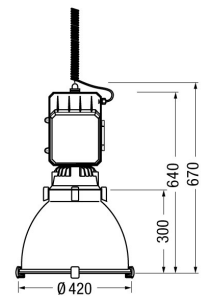

#### DIMENSIONS

|                               |     |
|-------------------------------|-----|
| H: Total height device (mm)   | 670 |
| D: Total diameter device (mm) | 420 |
| Weight (kg)                   | 8,5 |
| Volume piece packed (m3)      | 114 |