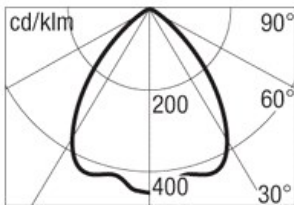

#### DIMENSIONS

|                               |     |
|-------------------------------|-----|
| H: Total height device (mm)   | 670 |
| D: Total diameter device (mm) | 420 |
| Weight (kg)                   | 8,5 |
| Volume piece packed (m3)      | 114 |

## PHOTOMETRICS

| h (m) | Ø (m) | Y=0.0 α=β=82° | Emed(lx) |
|-------|-------|---------------|----------|
| 1     | 1.72  |               | 2810     |
| 2     | 3.44  |               | 703      |
| 3     | 5.16  |               | 312      |
| 4     | 6.88  |               | 176      |
| 5     | 8.60  |               | 112      |