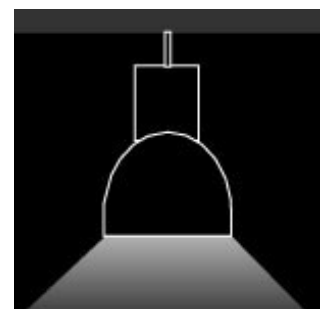

OPTICAL SYSTEMS

Opening beam	roto-symmetrical
Optical System	Safety tempered protective glass, with light diffusing texture.
Reflectors	Extra-pure aluminium reflector.